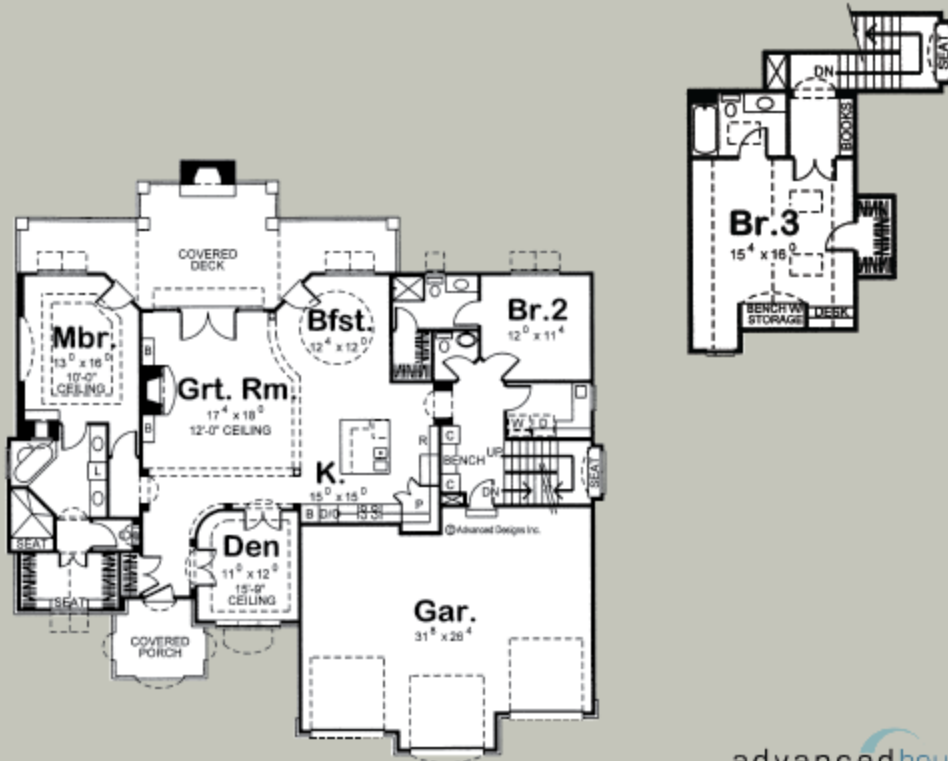

Heineman

advancedhouseplans

1-844-675-9638

To order this plan, visit www.advancedhouseplans.com